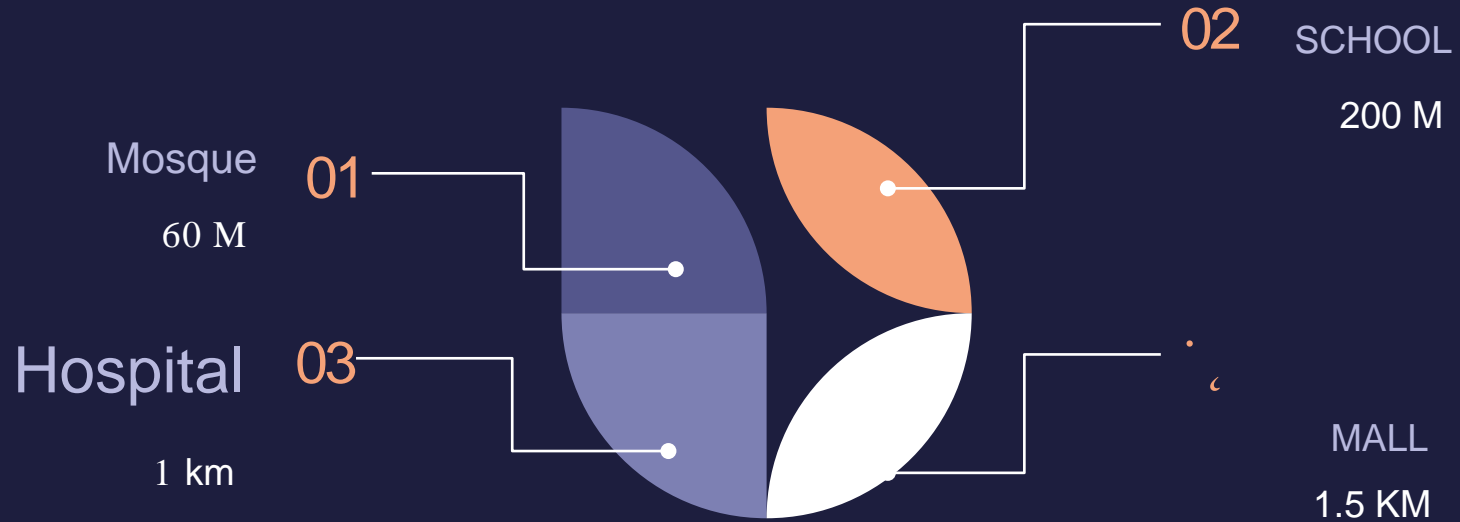

THE LINK BETWEEN EASTERN EUROPE COUNTRIES AND MIDDLE ASIA COUNTRIES 3 KM CLOSE TO PROJECT.

04

MERTO STATION M5

ALEIMRANIA METRO STATION 1.2 KM CLOSE TO PROJECT.

THE MOST IMPOTANT DISTANCES

THE MOST IMPORTANT SERVICES