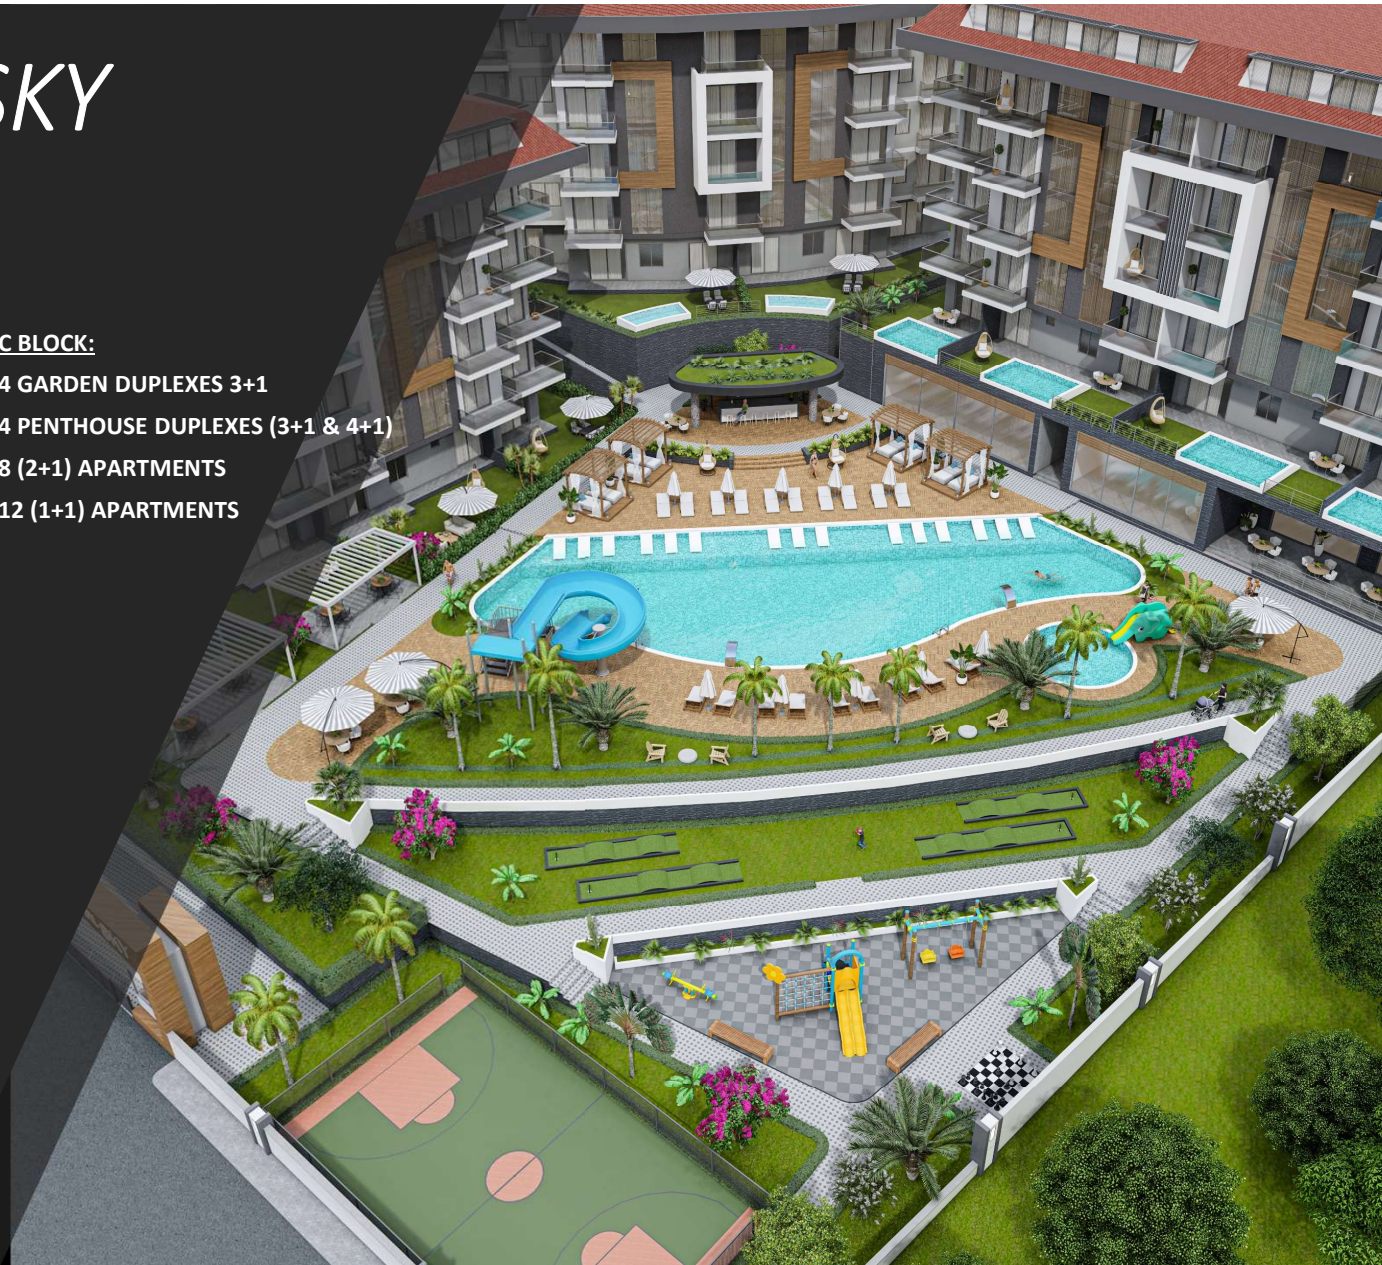

4 GARDEN DUPLEXES 3+1

4 PENTHOUSE DUPLEXES (3+1 & 4+1)

8 (2+1) APARTMENTS

12 (1+1) APARTMENTS

DISTANCES

700 MT TO BEACH

1.4 KM TO MAHMUTLAR
CENTRUM

5 KM TO ALANYA CITY CENTRUM

1.3KM TO ALKU UNIVERSITY

30 KM TO AIRPORT

SEA PEARL
SKY

ABOUT SEA PEARL SKY

GENERAL DETAILS AND FACILITIES

GENERAL

LIFTS

AIR PREASSURED WATER