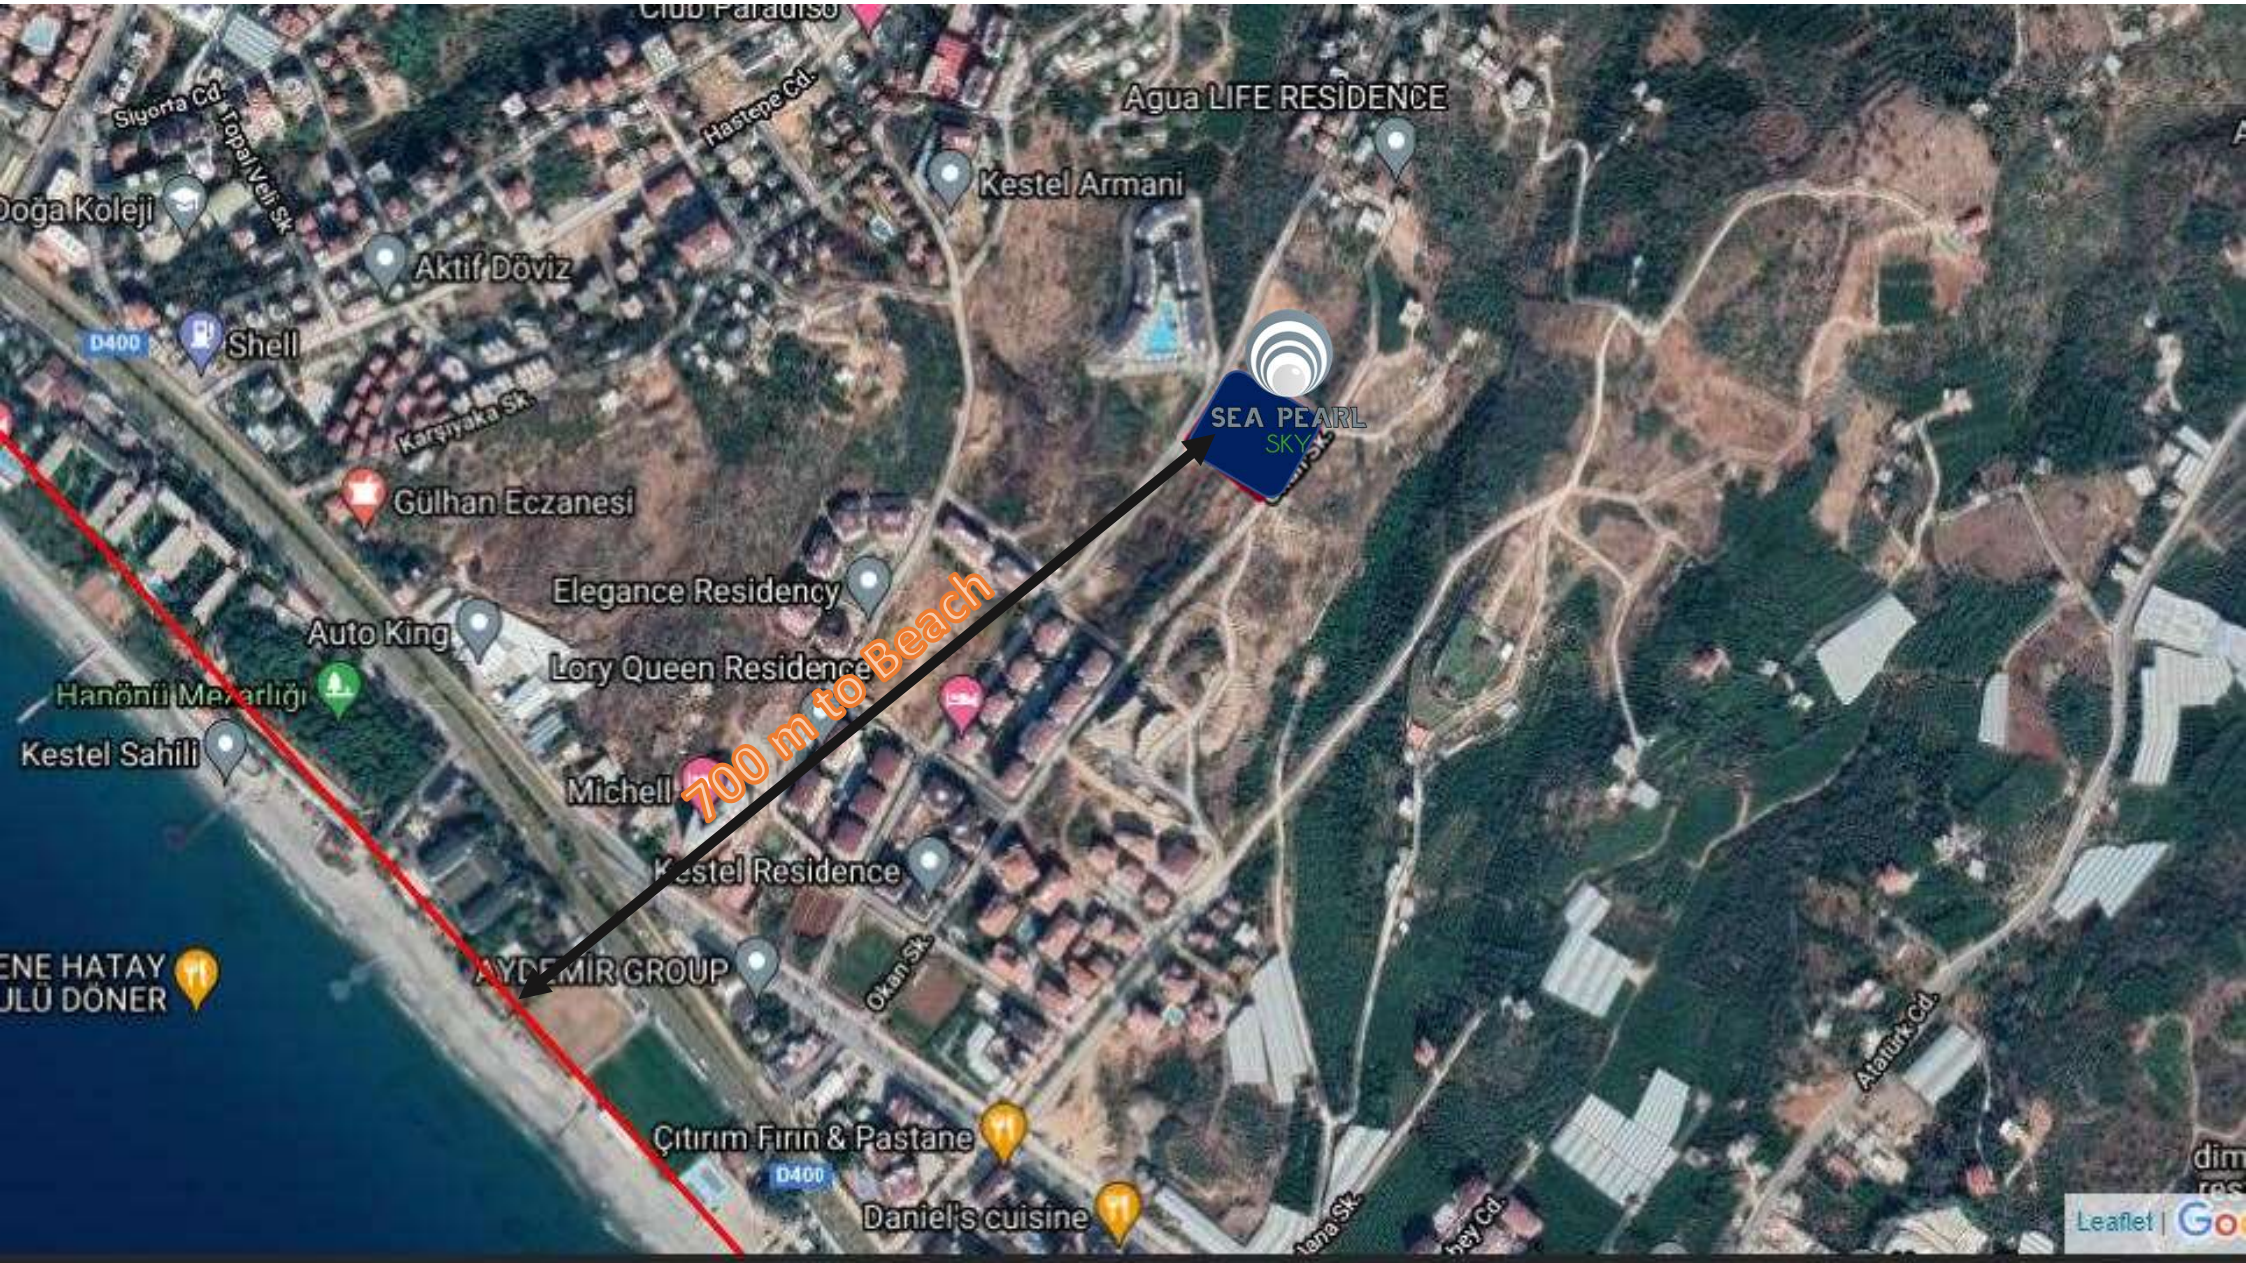

Sığorta Cd.
Topal Veli Sk.

Hastepe Cd.

Agua LIFE RESIDENCE

Kestel Armani

Aktif Döviz

SEA PEARL
SKY

Karşıyaka Sk.

Gülhan Eczanesi

Elegance Residency

Auto King

Lory Queen Residence

Hanönü Mezarlığı

Michell

700 m to Beach

Kestel Residence

AYDEMİR GROUP

Okan Sk.

ENE HATAY
JLÜ DÖNER

Çıtırım Fırın & Pastane

D400

Daniel's cuisine

Tuna Sk.

hey Cd.

Atatürk Cd.

Leaflet | Google